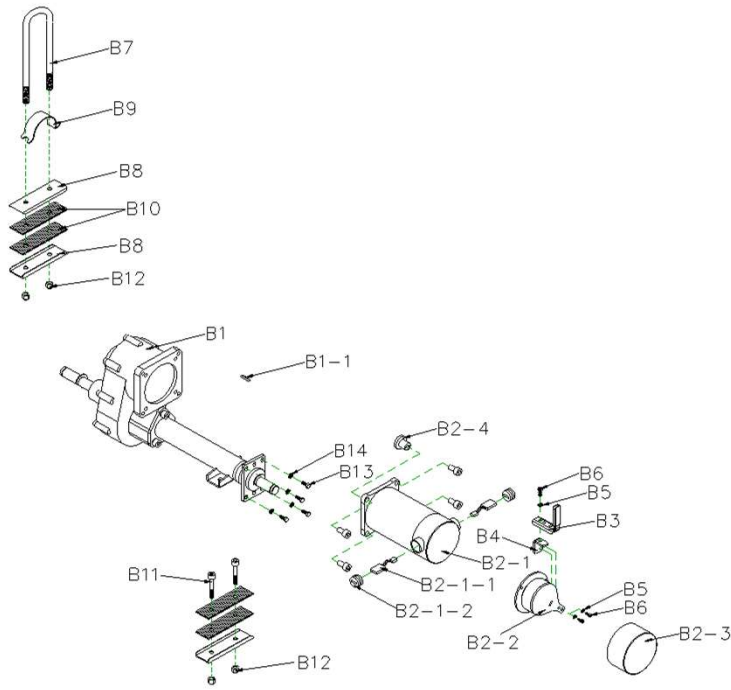

Kolja Ultra / Kolja HMV IPB
(M4JRP/ M4JP6)