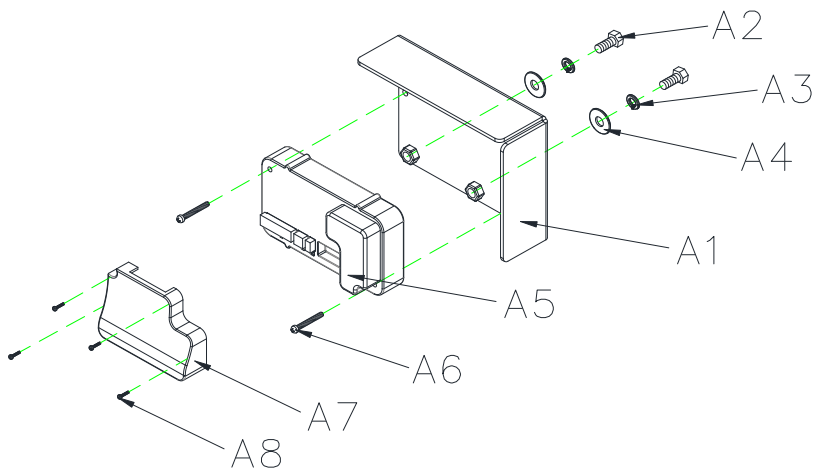

Kolja Ultra / Kolja HMV IPB
(M4JRP/ M4JP6)