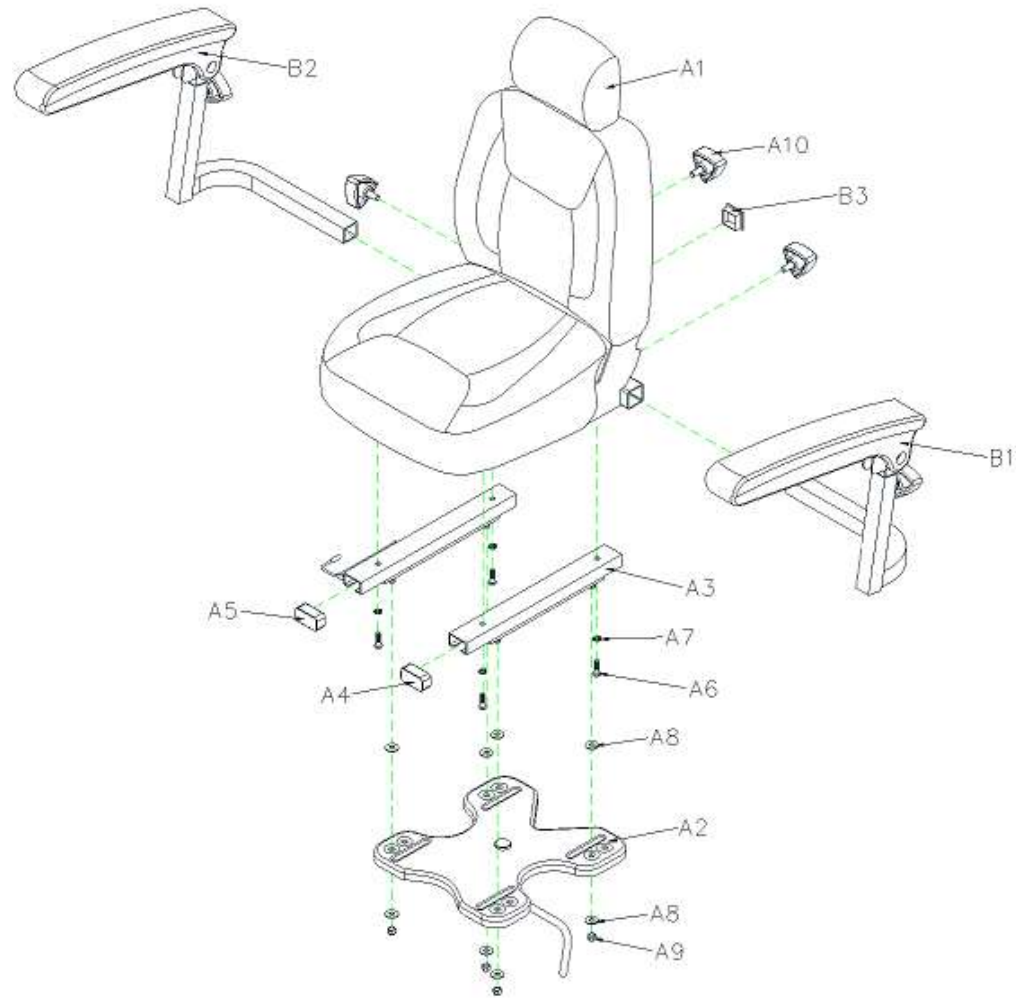

Kolja Ultra / Kolja HMV IPB (M4JRP/ M4JP6)