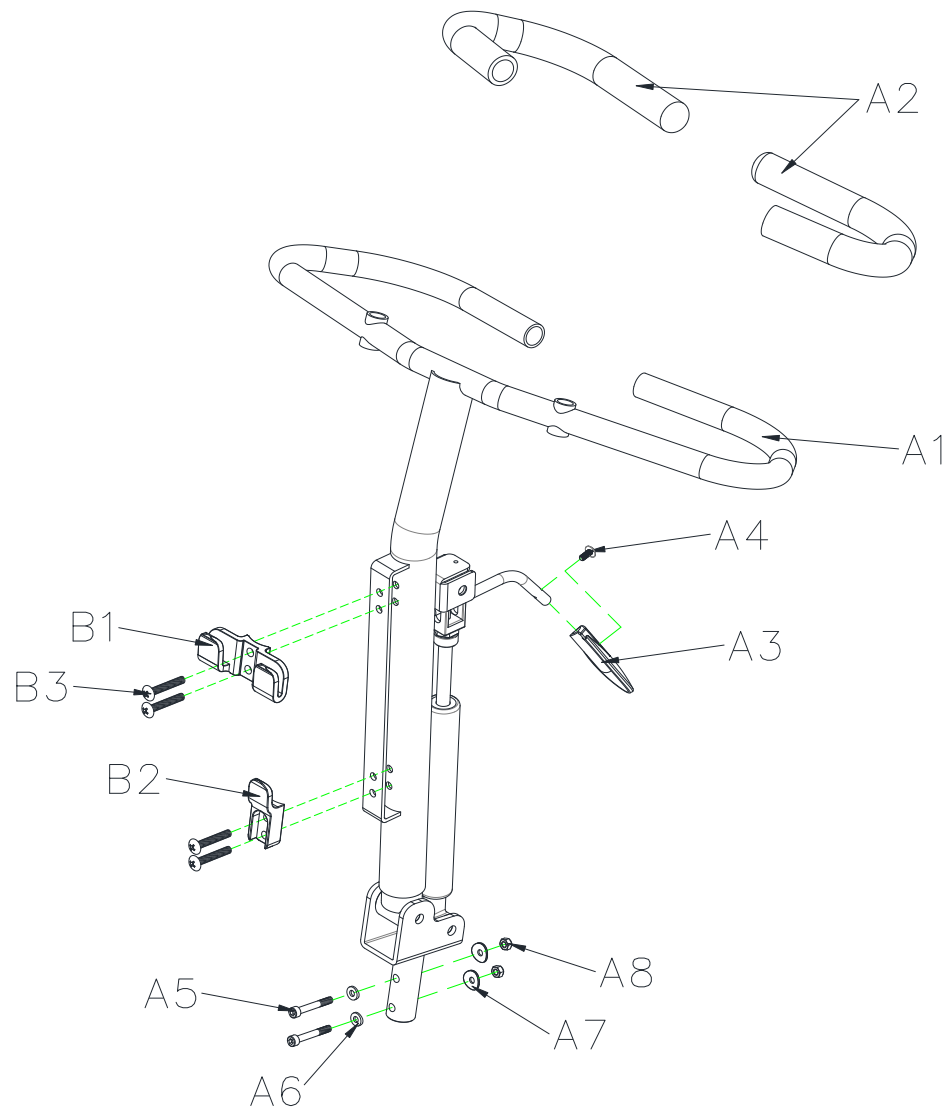

Kolja Ultra / Kolja HMV IPB
(M4JRP/ M4JP6)