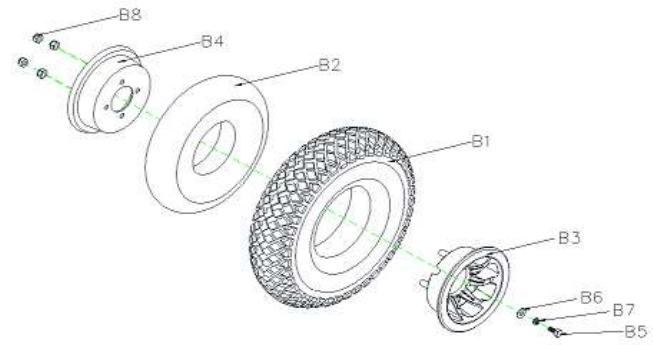

Kolja Ultra / Kolja HMV IPB (M4JRP/ M4JP6)