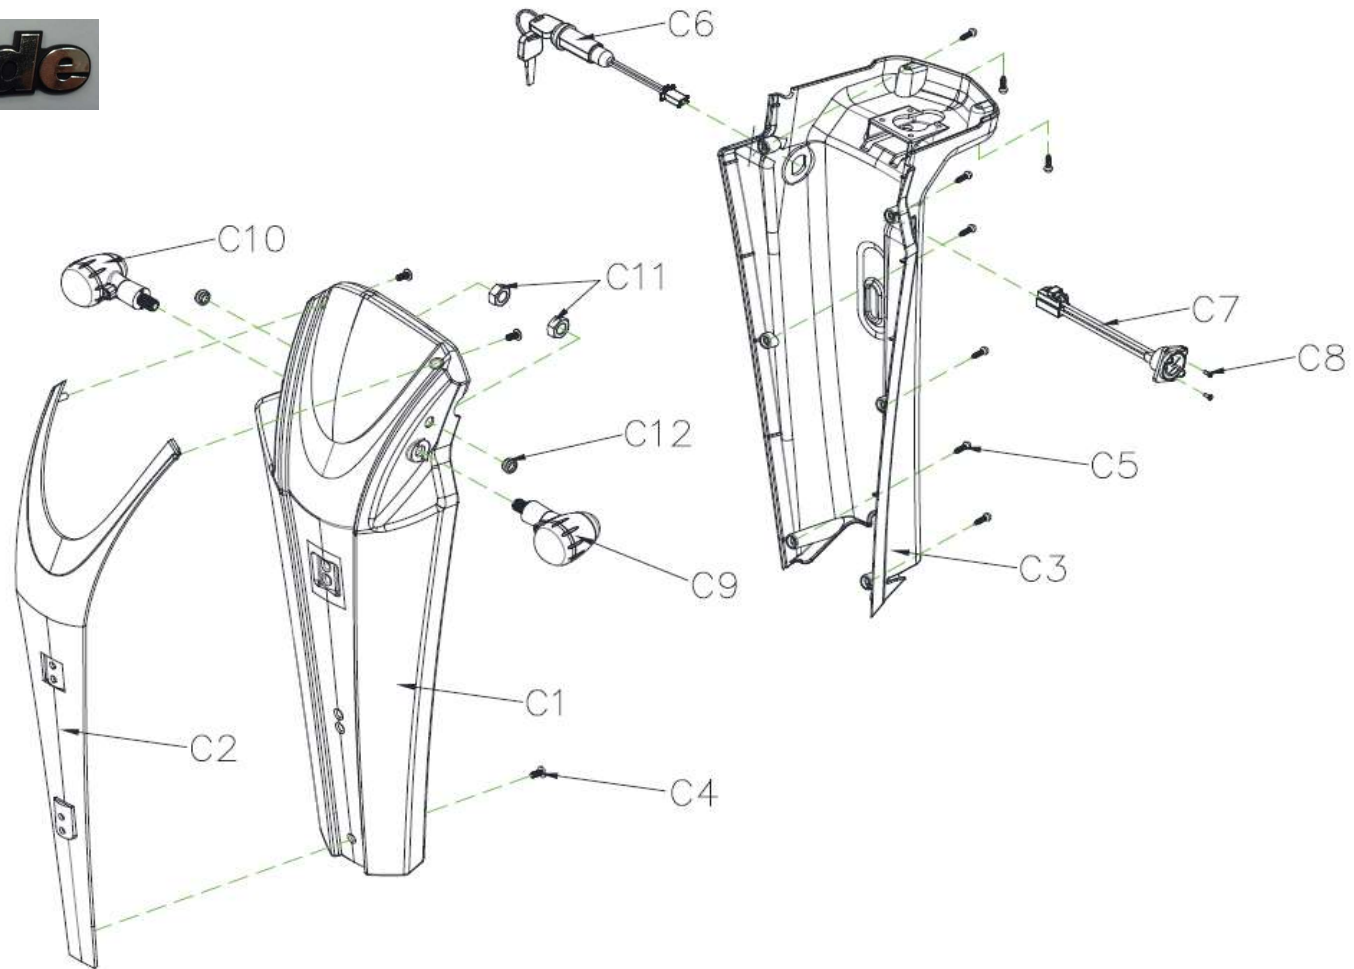

Kolja Ultra / Kolja HMV IPB
(M4JRP/ M4JP6)

F1