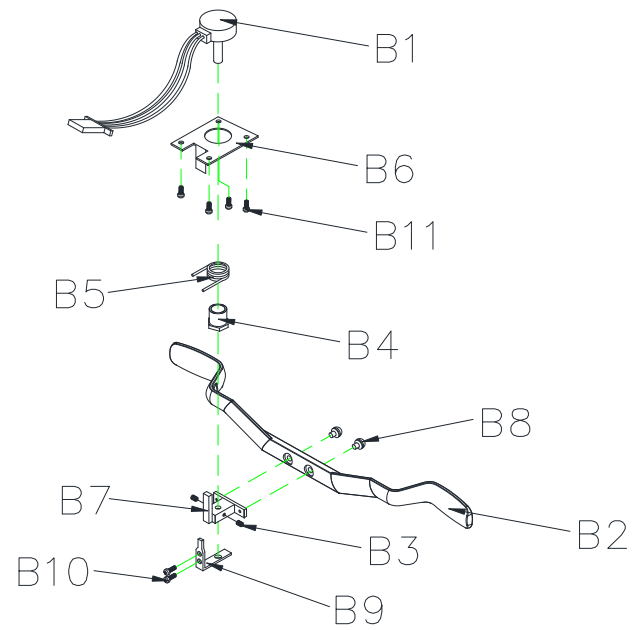

Kolja Ultra / Kolja HMV IPB
(M4JRP/ M4JP6)