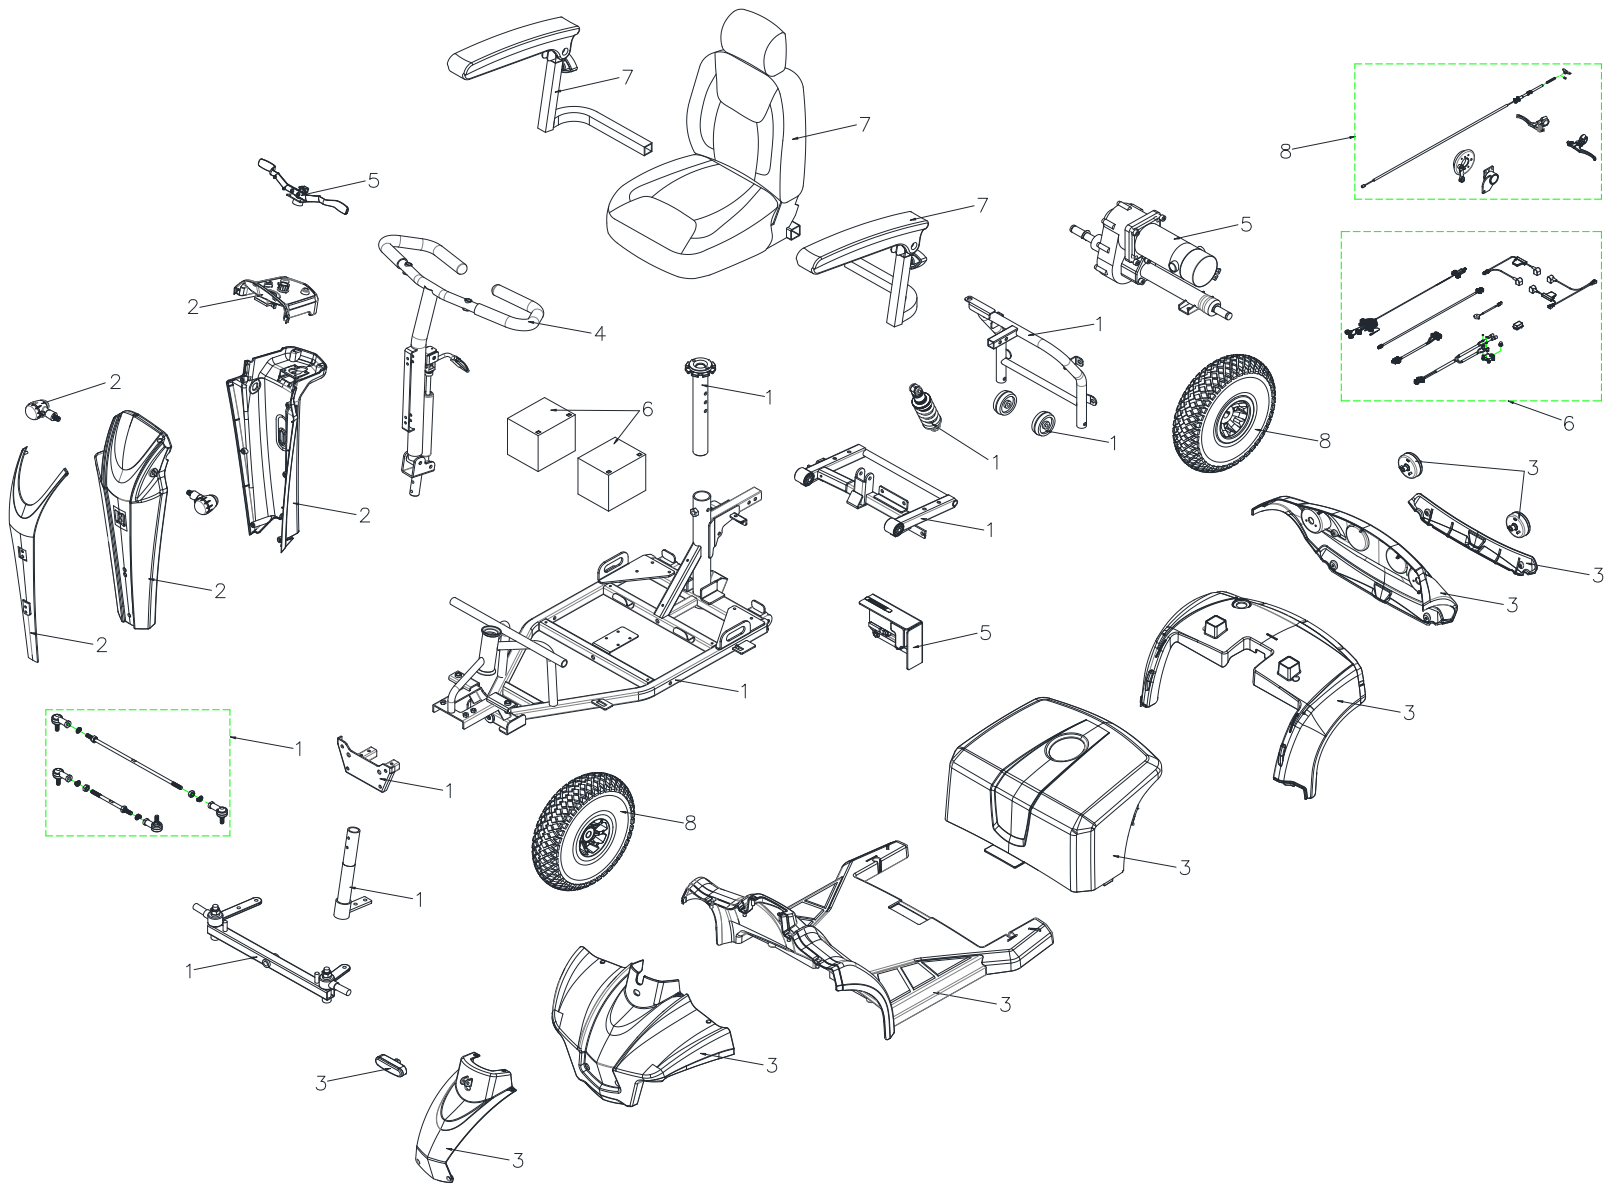

# Kolja Ultra / Kolja HMV IPB (M4JRP/ M4JP6)

Kolja Ultra / Kolja HVM IPB  
(M4JRP/ M4JP6)

Fig&Index NO.	Parts No.	Parts Name	QTY	Price (USD)	Remark
1		FRAM ASS'Y			
2		COVER, HANDLE BAR ASS'Y			
3		SHROUD ASS'Y			
4		TILLER ASS'Y			
5		ELECTRONIC ASS'Y			
6		CABLE ASS'Y			
7		SEAT ASS'Y			
8		TIRE ASS'Y			
9		ACCESSORIES			