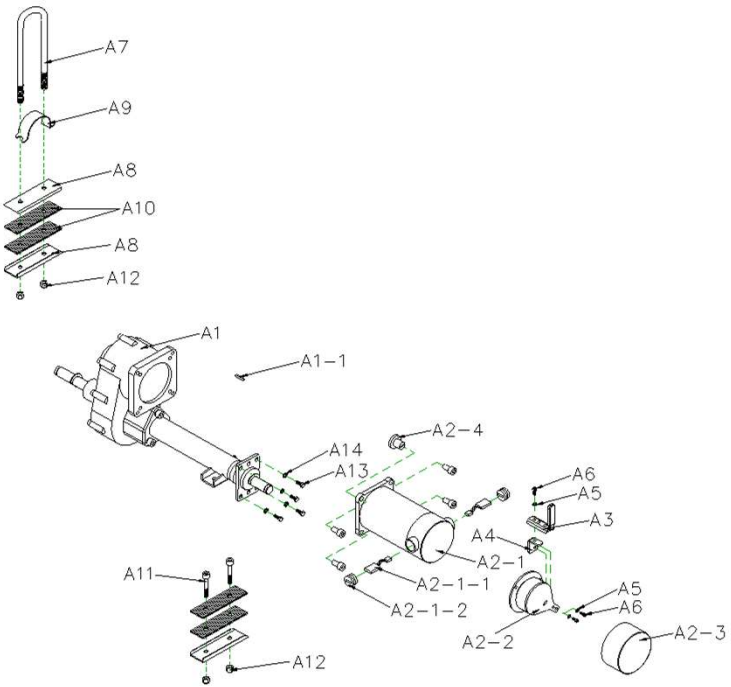

Kolja Ultra / Kolja HMV IPB
(M4JRP/ M4JP6)