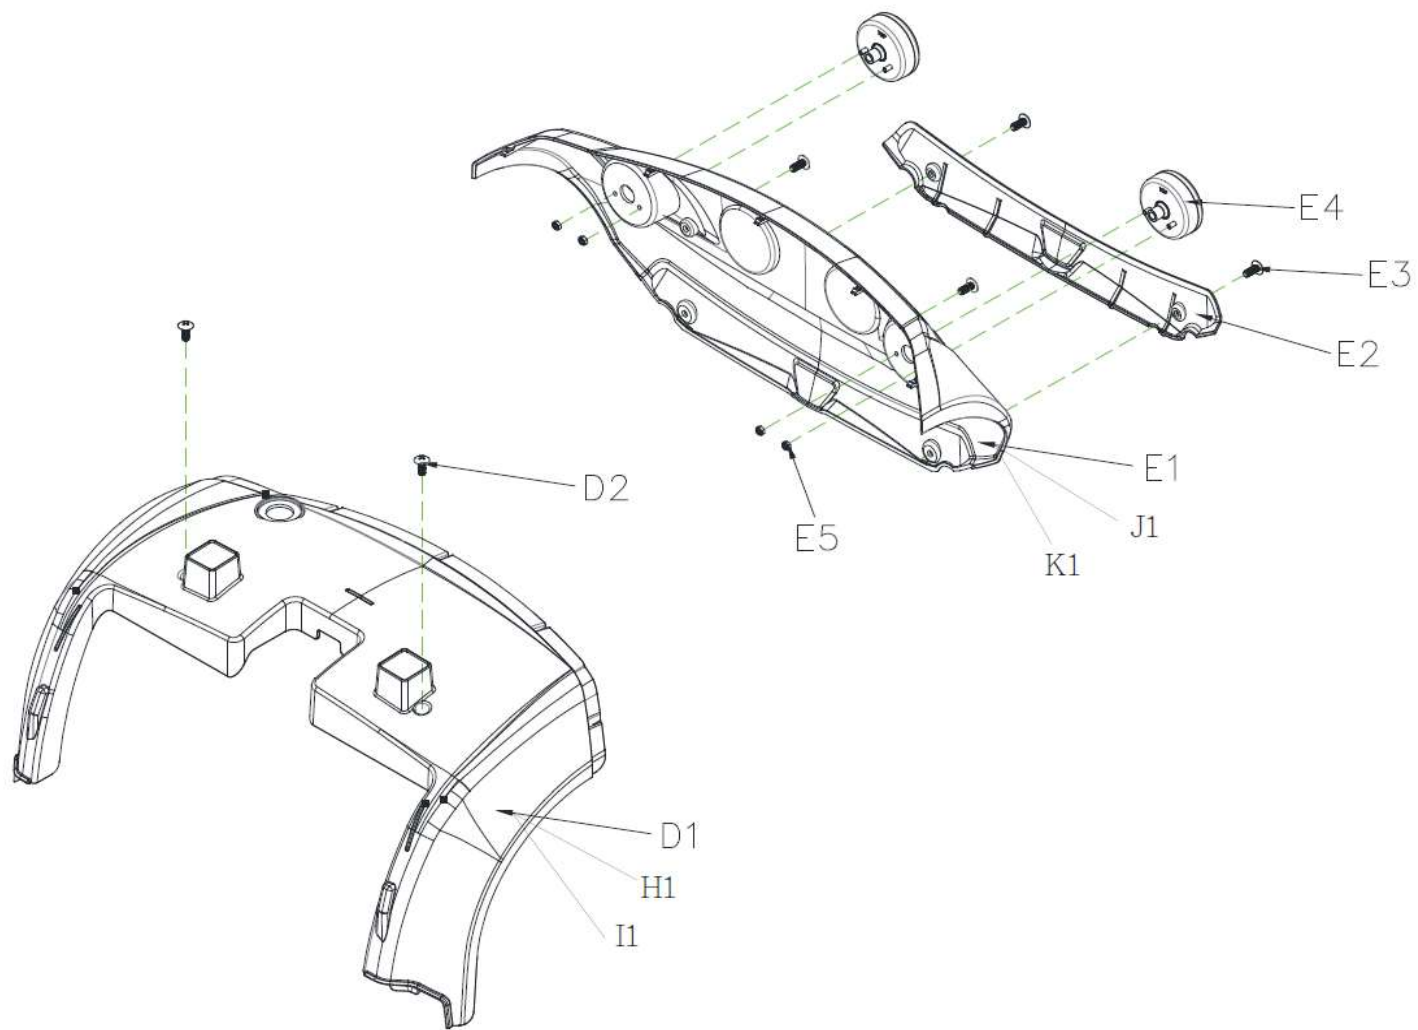

Kolja Ultra / Kolja HMV IPB
(M4JRP/ M4JP6)

E6